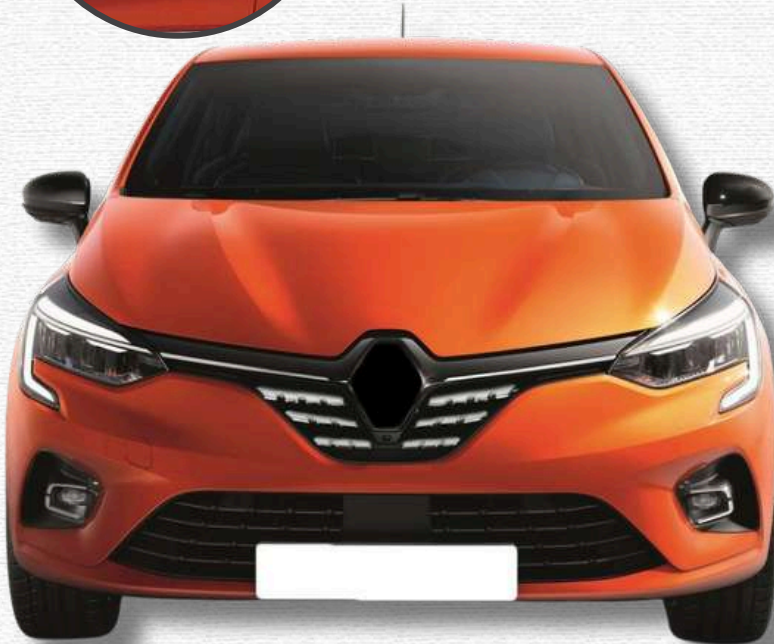

## Sample Parts

RENAULT

- Laguna
- Master
- Trafic 2-3-4
- Custom
- Clio 3-4-5
- Express
- Fluence
- Kangoo
- Symbol 1-2-3
- Megane 1-2-3-4

Door Handle

Front Grille Trim

Tailgate Lower Trim

Side Door Molding